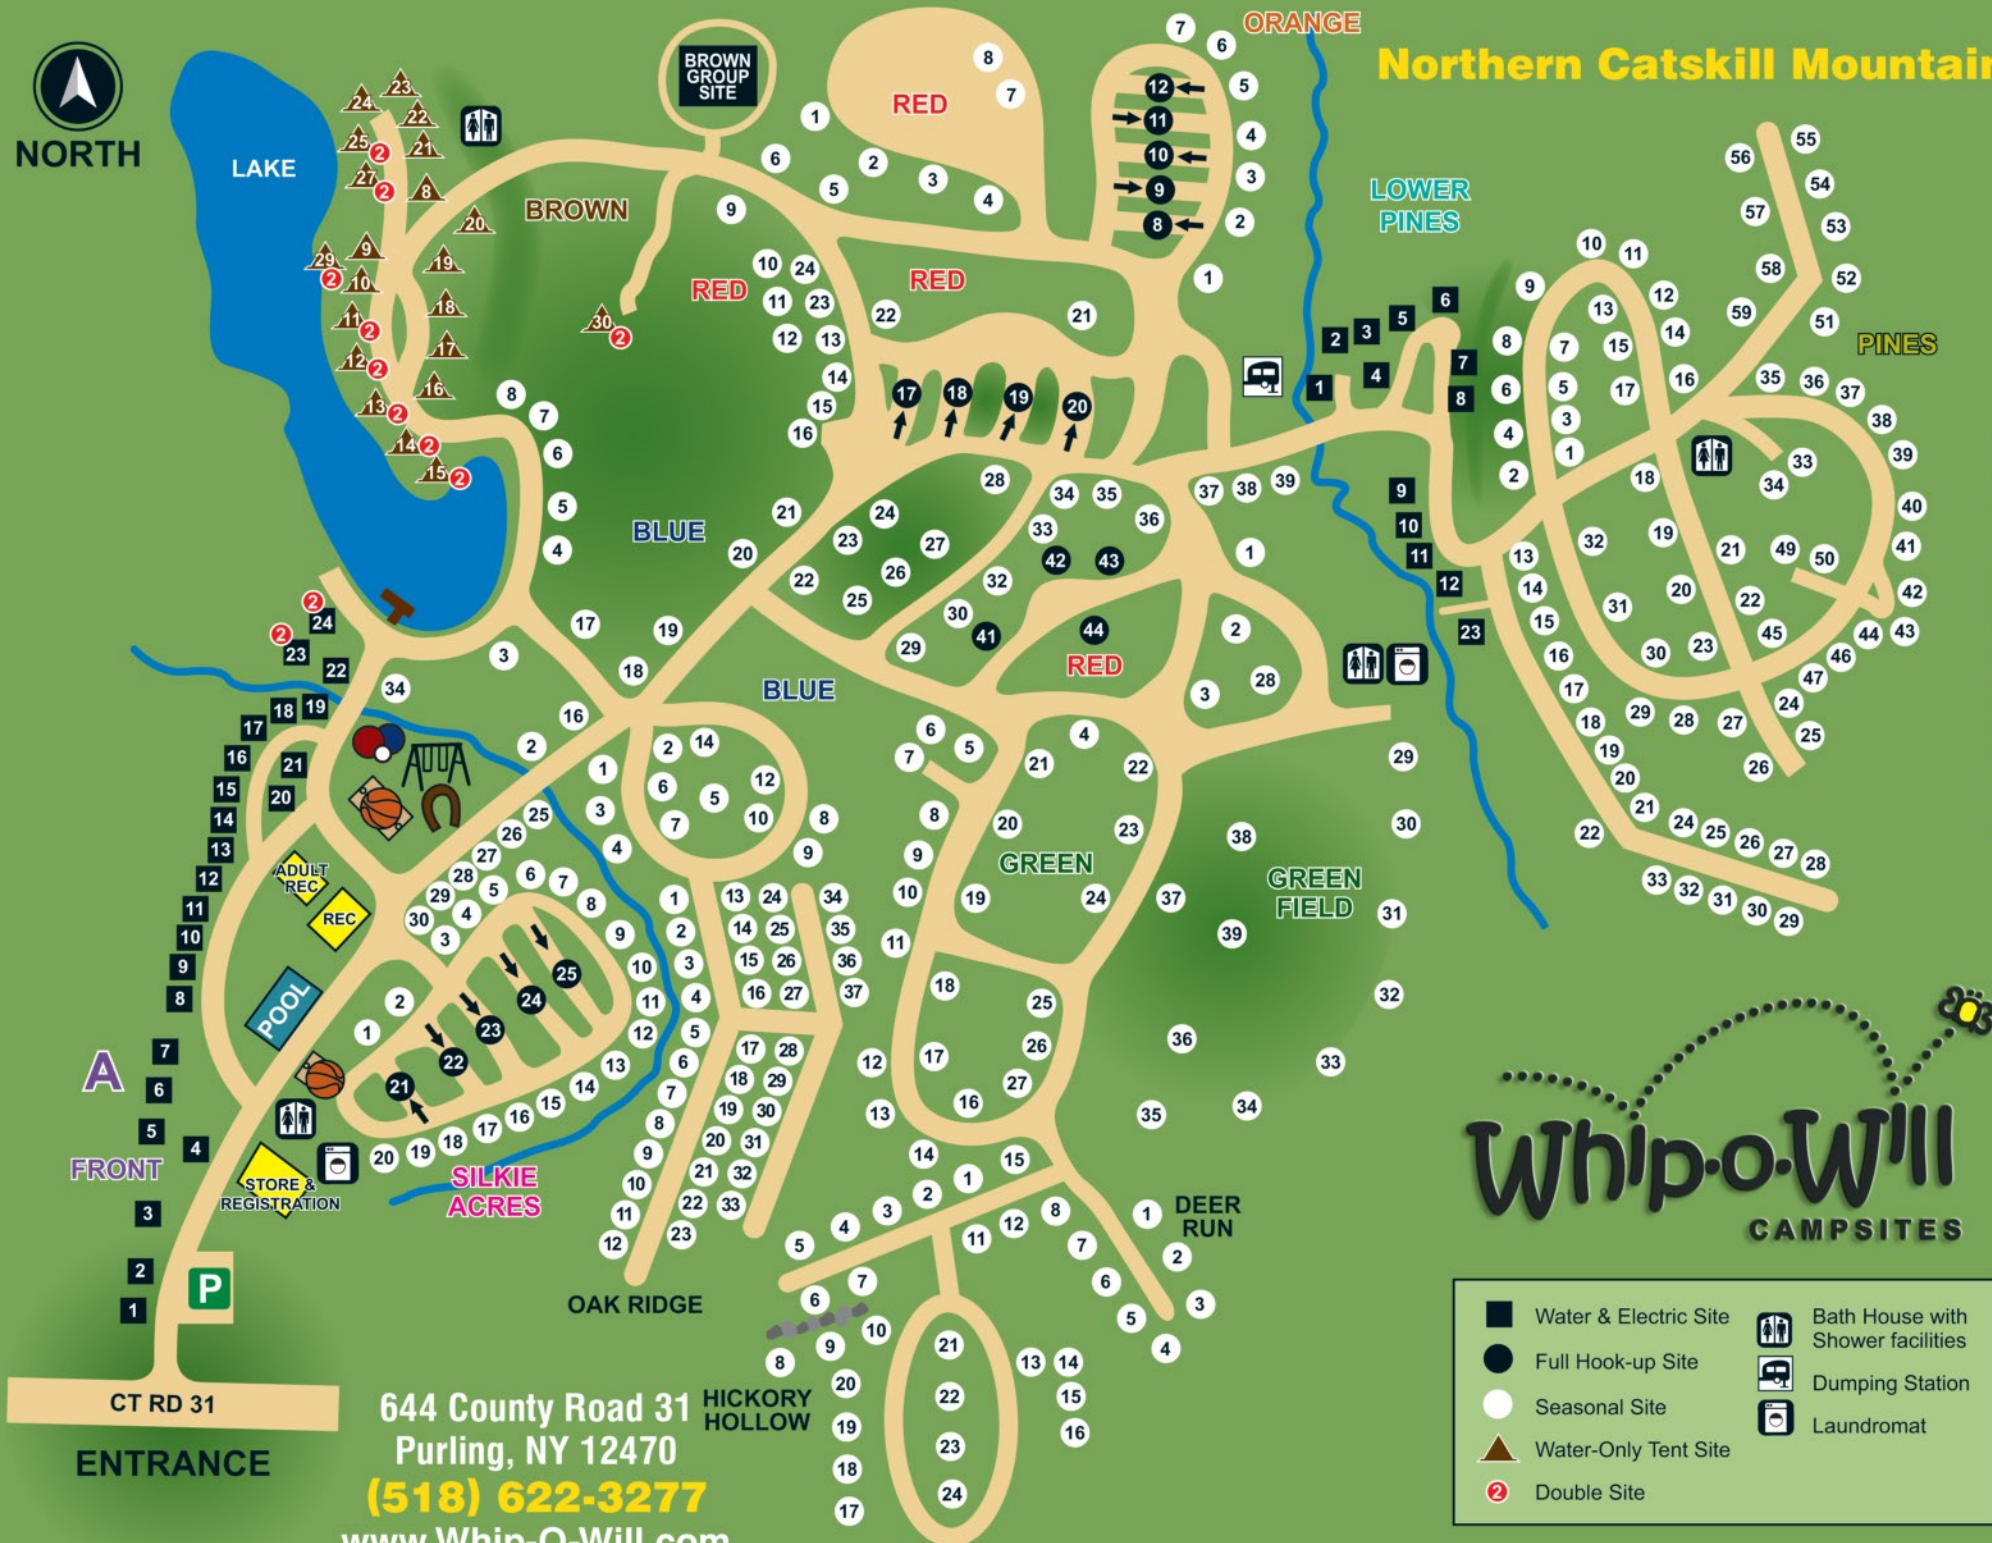

NORTH

# Northern Catskill Mountains

A

FRONT

CT RD 31

ENTRANCE

644 County Road 31  
 Purling, NY 12470  
**(518) 622-3277**  
[www.Whip-O-Will.com](http://www.Whip-O-Will.com)

HICKORY HOLLOW

OAK RIDGE

DEER RUN

**Whip-O-Will**  
 CAMPSITES

- Water & Electric Site
- Full Hook-up Site
- Seasonal Site
- Water-Only Tent Site
- Double Site
- Bath House with Shower facilities
- Dumping Station
- Laundry Mat